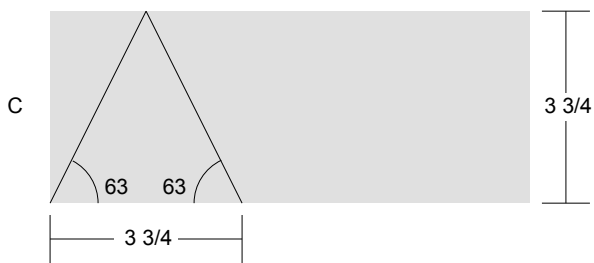

Celtic Solstice Tri Rec

Key Block (83/100 actual size)

Cutting Diagrams

1 patch

1 patch

1 patch

Patch Count